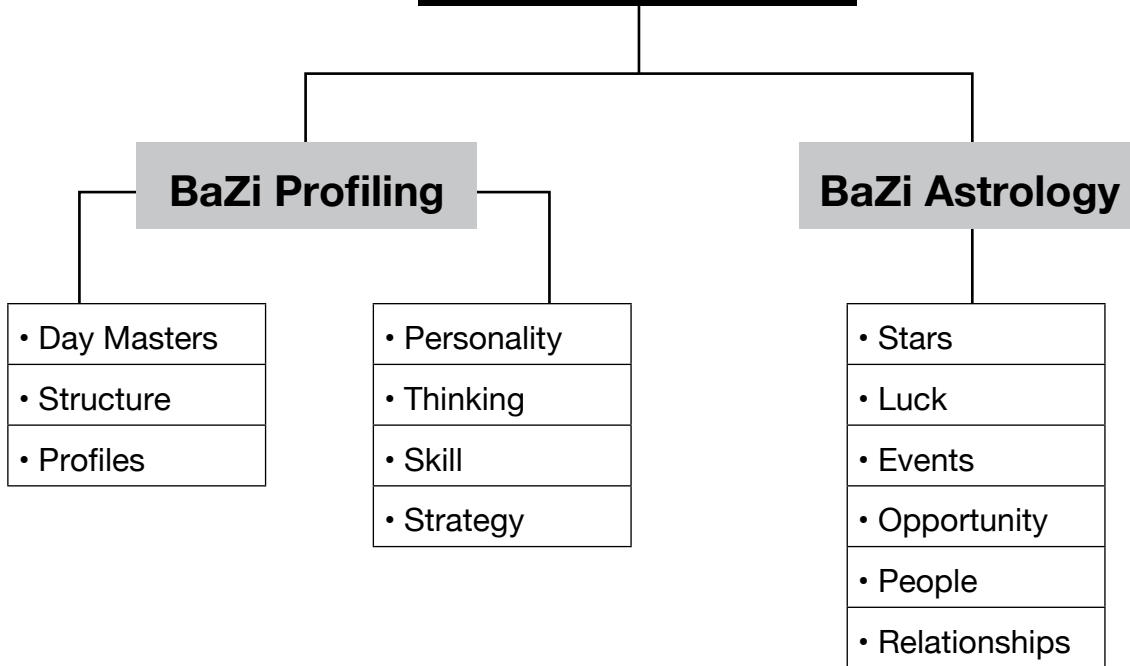

BaZi Profiling

八字 BaZi

6

The Four Factors of BaZi Profiling

The four important factors to elevate one's quality of life are:

Personality	Character makes a person. Character is mindset and also attitude. Success or failure greatly depends on an individual's inner personality. People with positive attitude normally succeed faster.
Thinking	Cultivating different thinking skills and sharpening your thinking through knowledge and experience, can give you the aptitude to find smarter solutions to problems and approach your goals better.
Skills	Skills add value to an individual. A person becomes valuable when he or she has something beneficial to offer. As skills equates to wealth, finding time to improve or acquire new skills will give you the advantage to increase your wealth.
Strategy	The improvement of one's quality of life does not happen automatically. It is an evolving process that requires strategic planning to achieve the desired outcome. As the saying goes, "Fail to plan, plan to fail".