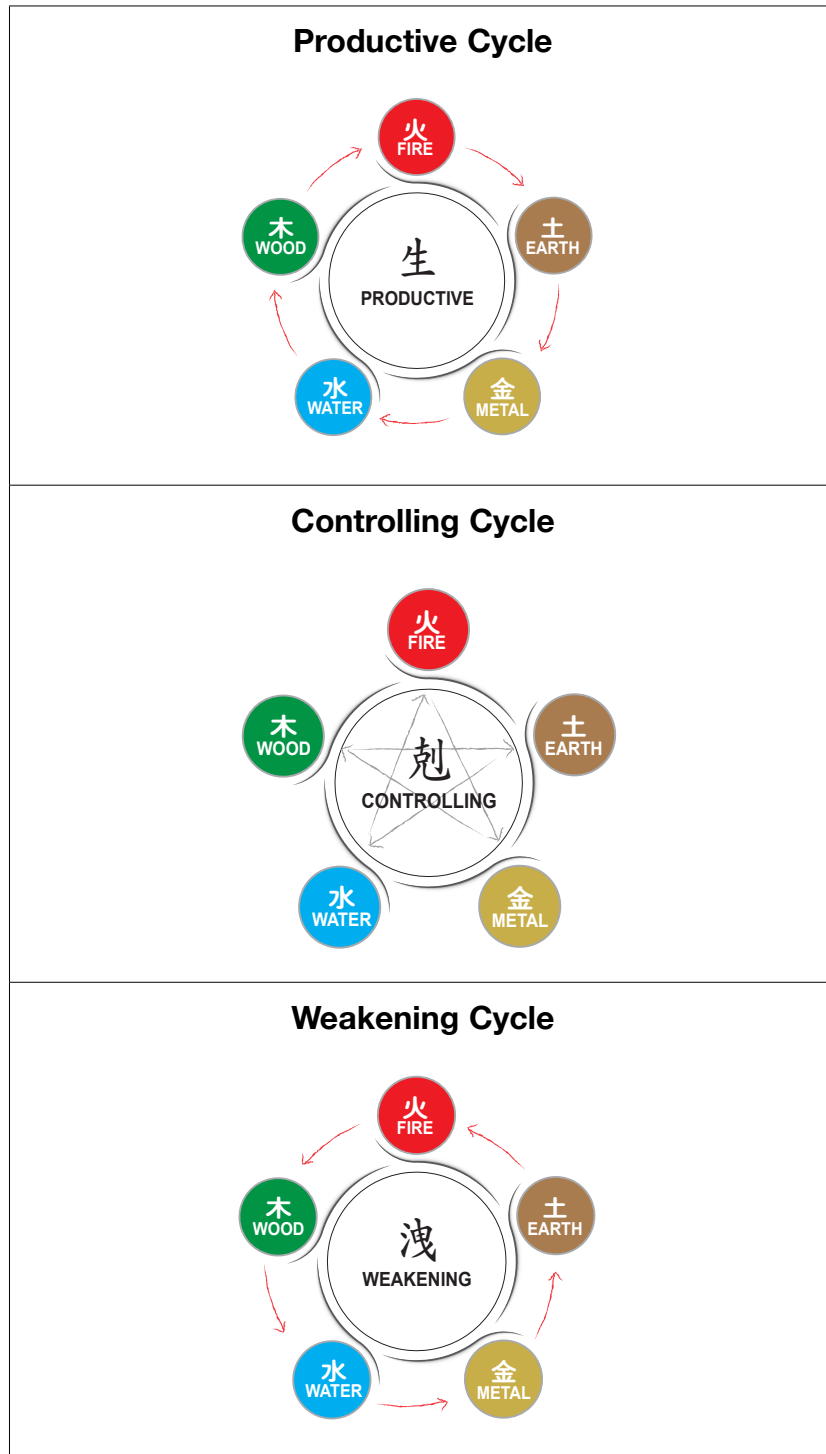

The Three (3) Cycles

These Elements share three types of relationships known as Cycles, through which an element can affect another element. Depending on the cycle, these elements Produce (grow), Control (counter) or Weaken one another.