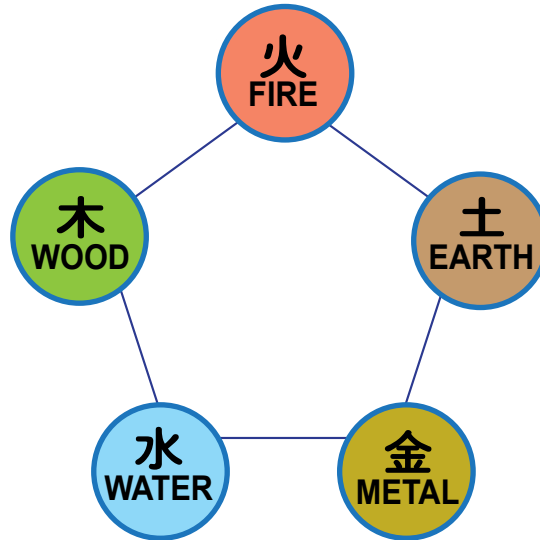

BaZi Profiling

八字 BaZi

6

The Four Factors of BaZi Profiling

The four important factors to elevate one's quality of life are:

Personality	Character makes a person. Character is mindset and also attitude. Success or failure greatly depends on an individual's inner personality. People with positive attitude normally succeed faster.
Thinking	Cultivating different thinking skills and sharpening your thinking through knowledge and experience, can give you the aptitude to find smarter solutions to problems and approach your goals better.
Skills	Skills add value to an individual. A person becomes valuable when he or she has something beneficial to offer. As skills equates to wealth, finding time to improve or acquire new skills will give you the advantage to increase your wealth.
Strategy	The improvement of one's quality of life does not happen automatically. It is an evolving process that requires strategic planning to achieve the desired outcome. As the saying goes, "Fail to plan, plan to fail".

BaZi Essentials

BaZi Chart:

The Five Elements (Wu Xing 五行)

The Five Elements in the study of Feng Shui, BaZi and classical Chinese Metaphysics are:

8

The Five Elements are used to symbolically represent Qi and should not be taken in a literal sense. In BaZi, they are used to represent certain key attributes in a person's BaZi chart.