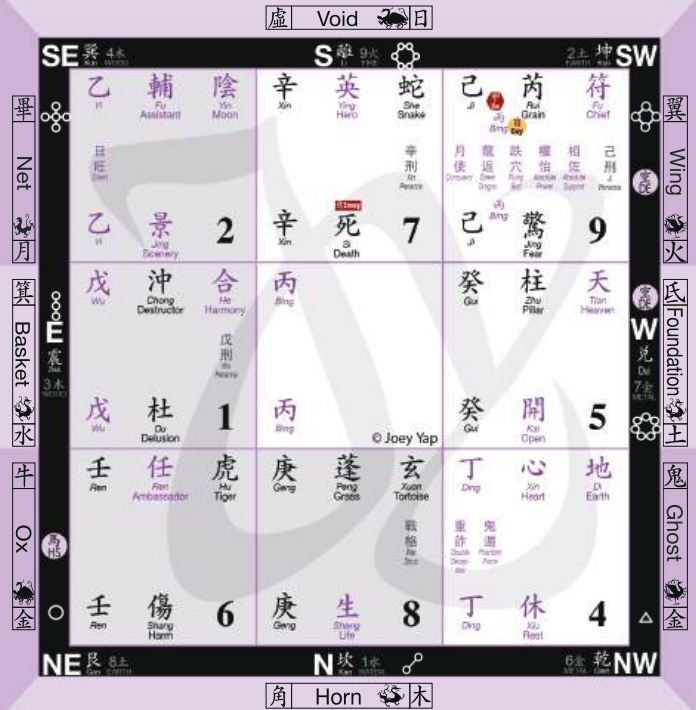

TO DO LIST	MY QIMEN ACTIVITIES
What I'm Going To Do...	How I'm Going To Do It...

Time	Direction	Personal & Professional Craft

VALIDATE

Evidential Occurences 外應	Wins Of The Day

甲辰年十月八日
 November 2024

8

Friday 星期五

DAY

丙
 Bing
 Fire

子
 Zi
 Rat 鼠
 Water

TODAY'S QIMEN CHART

QIMEN ELEMENTS	DAY OFFICER	DAY HEXAGRAM
★ Nobility SW 西南	除 Remove	6 3 山雷頤 Nourish
💰 Wealth N 北	DAILY CONSTELLATION	
🚶 Health NW 西北	鬼 Ghost	
❤️ Relationships E 東		