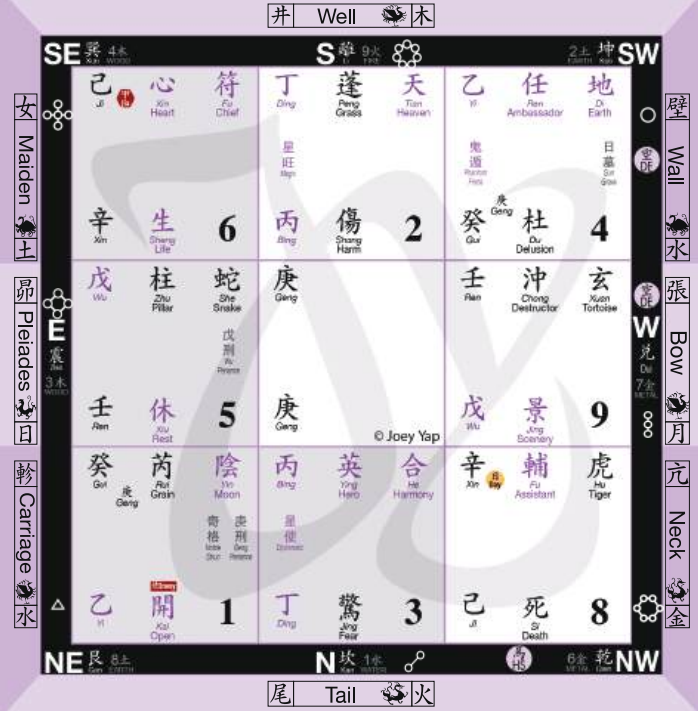

DAY

辛

Xin

金 Metal

巳

Si

Snake **蛇**
火 Fire

TODAY'S QIMEN CHART

🚶 Health
E 東

軫
 Carriage

7
火天大有
 Great Reward

❤ Relationships
N 北

INTENT

What Do I Really, Really Want?

How Can The Universe Help Me?

Who Or What Is Really At Stake?