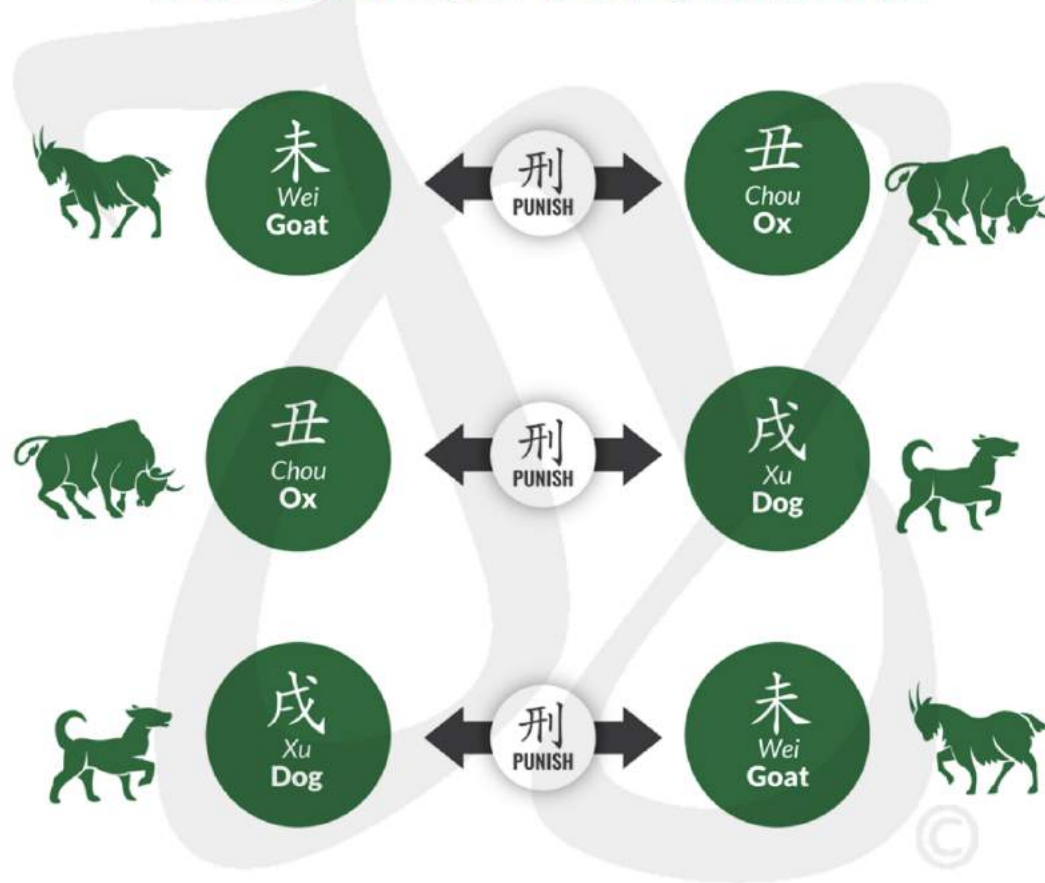

PART 4

OPPORTUNITIES THE 5 CATALYSTS

www.joeyyaponline.com/awakenyourdestiny

地支六冲

EARTHLY BRANCHES 6 CLASHES

地支六害

EARTHLY BRANCHES 6 HARMS

無恩之刑

UNGRATEFUL PUNISHMENT

恃勢之刑

BULLYING PUNISHMENT

無禮之刑

UNCIVILIZED PUNISHMENT

自刑

SELF PUNISHMENT

地支相破

EARTHLY BRANCHES DESTRUCTION

地支六合

EARTHLY BRANCHES 6 COMBINATION

地支三合

EARTHLY BRANCHES 3 COMBINATIONS

地支四季組合

Earthly Branches Directional Combinational

SPRING 春		
寅 Yin Tiger 虎	卯 Mao Rabbit 兔	辰 Chen Dragon 龍
Yang Wood 陽木	Yin Wood 陰木	Yang Earth 陽土
Feb 4	Mar 6	Apr 5

Western Metal 西方金

WINTER 冬		
亥 Hai Pig 豬	子 Zi Rat 鼠	丑 Chou Ox 牛
Yin Water 陰水	Yang Water 陽水	Yin Earth 陰土
Nov 7	Dec 7	Jan 6

Northern Water 北方水