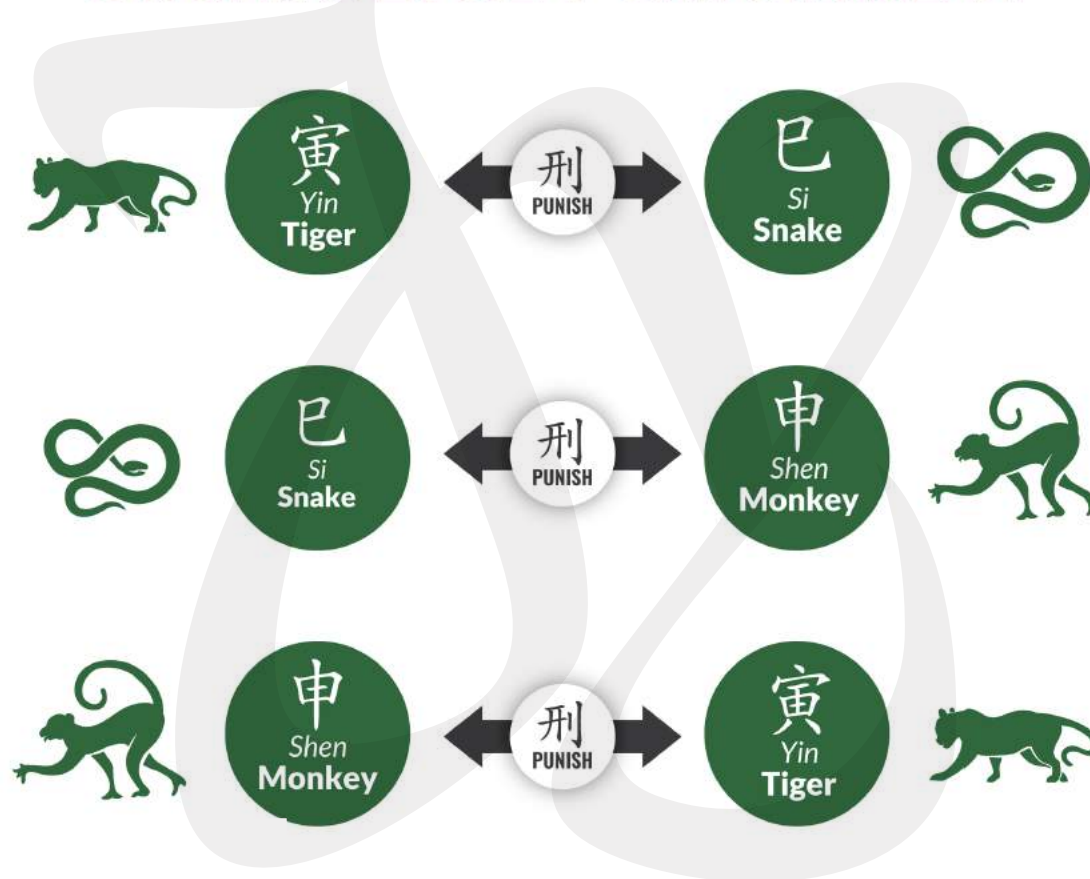

PART 4

OPPORTUNITIES THE 5 CATALYSTS

www.joeyyaponline.com/awakenyourdestiny

地支六冲

EARTHLY BRANCHES 6 CLASHES

地支六害

EARTHLY BRANCHES 6 HARMS

無恩之刑

UNGRATEFUL PUNISHMENT

恃勢之刑

BULLYING PUNISHMENT

無禮之刑

UNCIVILIZED PUNISHMENT

自刑

SELF PUNISHMENT

地支相破

EARTHLY BRANCHES DESTRUCTION

地支六合

EARTHLY BRANCHES 6 COMBINATION

地支三合

EARTHLY BRANCHES 3 COMBINATIONS

地支四季組合

Earthly Branches Directional Combinational

SPRING 春		
寅 Yin Tiger 虎	卯 Mao Rabbit 兔	辰 Chen Dragon 龍
Yang Wood 陽木	Yin Wood 陰木	Yang Earth 陽土
Feb 4	Mar 6	Apr 5

Western Metal 西方金

WINTER 冬		
亥 Hai Pig 豬	子 Zi Rat 鼠	丑 Chou Ox 牛
Yin Water 陰水	Yang Water 陽水	Yin Earth 陰土
Nov 7	Dec 7	Jan 6

Northern Water 北方水