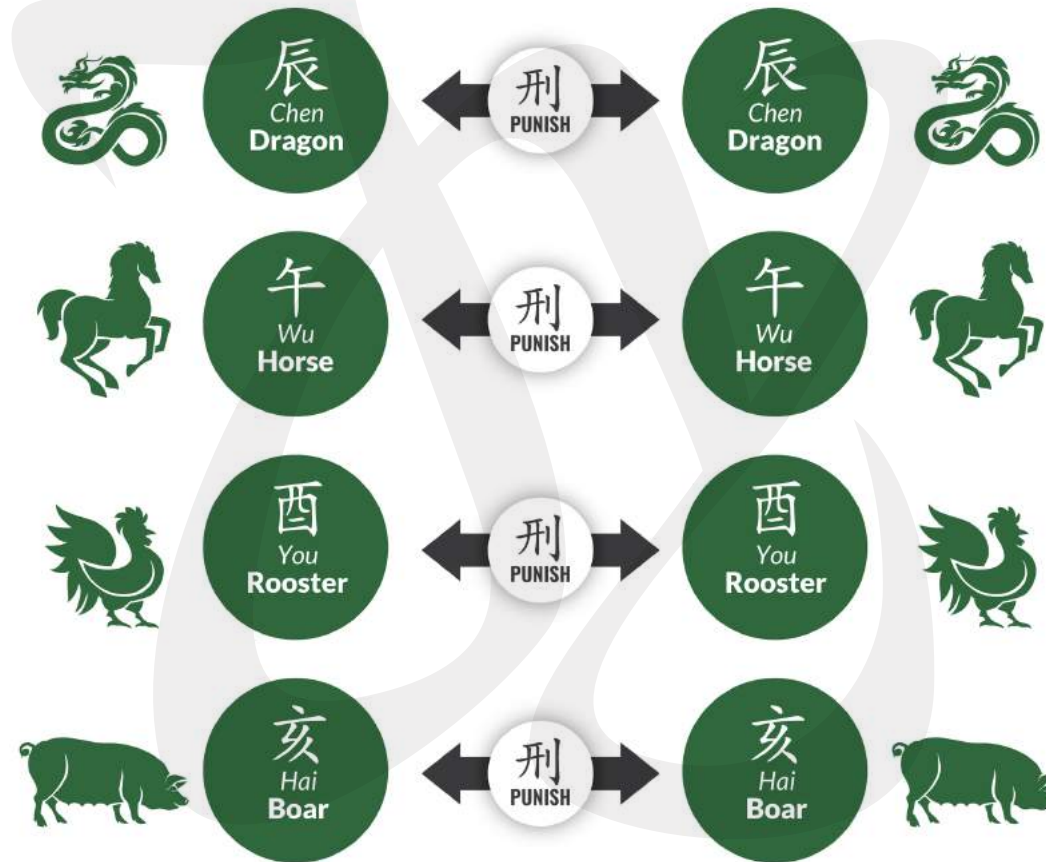

UNGRATEFUL PUNISHMENT

恃勢之刑

BULLYING PUNISHMENT

無禮之刑

UNCIVILIZED PUNISHMENT

自刑

SELF PUNISHMENT

地支相破

EARTHLY BRANCHES DESTRUCTION

地支六合

EARTHLY BRANCHES 6 COMBINATION

地支三合

EARTHLY BRANCHES 3 COMBINATIONS

地支四季組合

Earthly Branches Directional Combinational

SPRING 春		
寅 Yin Tiger 虎	卯 Mao Rabbit 兔	辰 Chen Dragon 龍
Yang Wood 陽木	Yin Wood 陰木	Yang Earth 陽土
Feb 4	Mar 6	Apr 5

Western Metal 西方金

WINTER 冬		
亥 Hai Pig 豬	子 Zi Rat 鼠	丑 Chou Ox 牛
Yin Water 陰水	Yang Water 陽水	Yin Earth 陰土
Nov 7	Dec 7	Jan 6

Northern Water 北方水