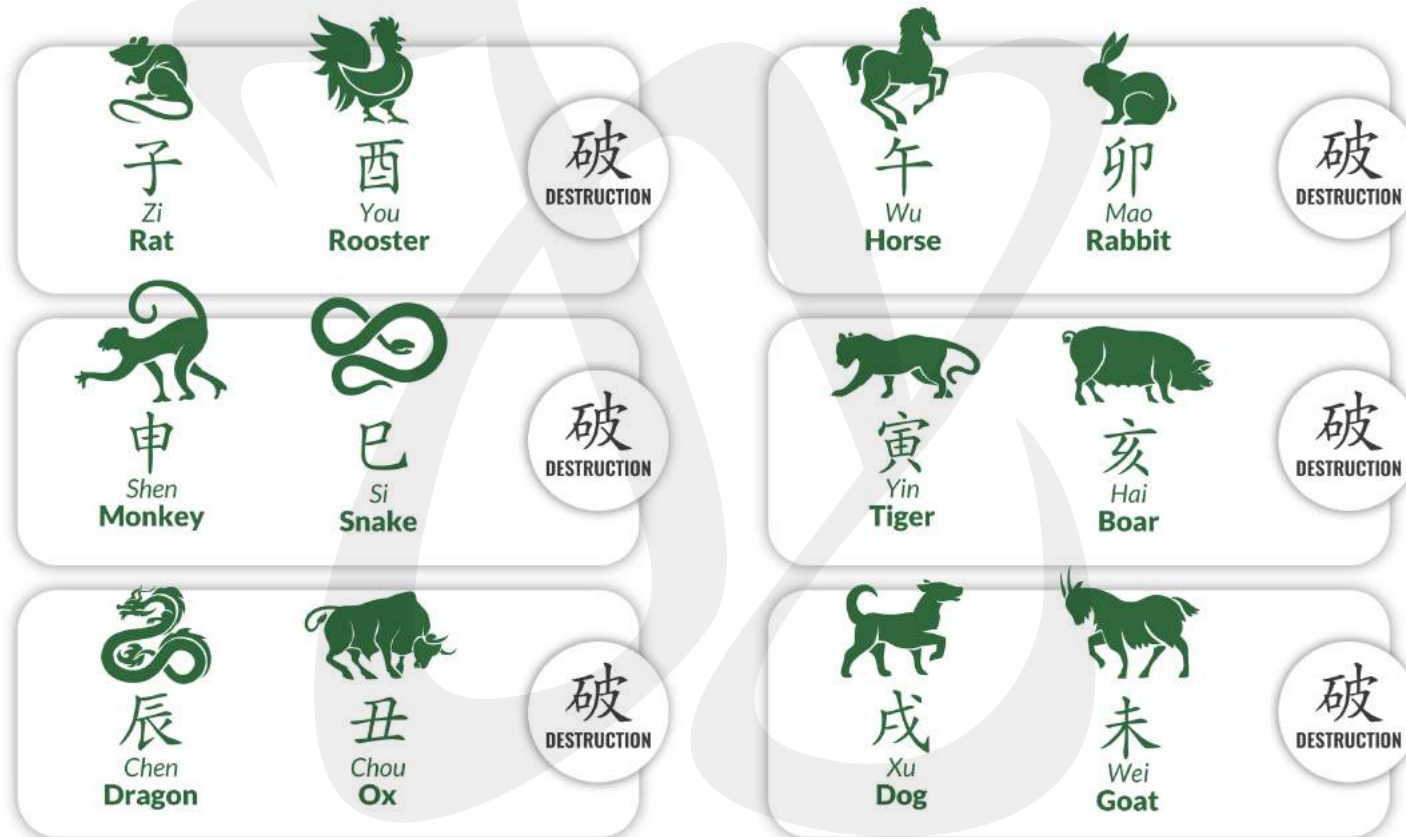

UNGRATEFUL PUNISHMENT

恃勢之刑

BULLYING PUNISHMENT

無禮之刑

UNCIVILIZED PUNISHMENT

自刑

SELF PUNISHMENT

地支相破

EARTHLY BRANCHES DESTRUCTION

地支六合

EARTHLY BRANCHES 6 COMBINATION

地支三合

EARTHLY BRANCHES 3 COMBINATIONS

地支四季組合

Earthly Branches Directional Combinational

SPRING 春		
寅 Yin Tiger 虎	卯 Mao Rabbit 兔	辰 Chen Dragon 龍
Yang Wood 陽木	Yin Wood 陰木	Yang Earth 陽土
Feb 4	Mar 6	Apr 5