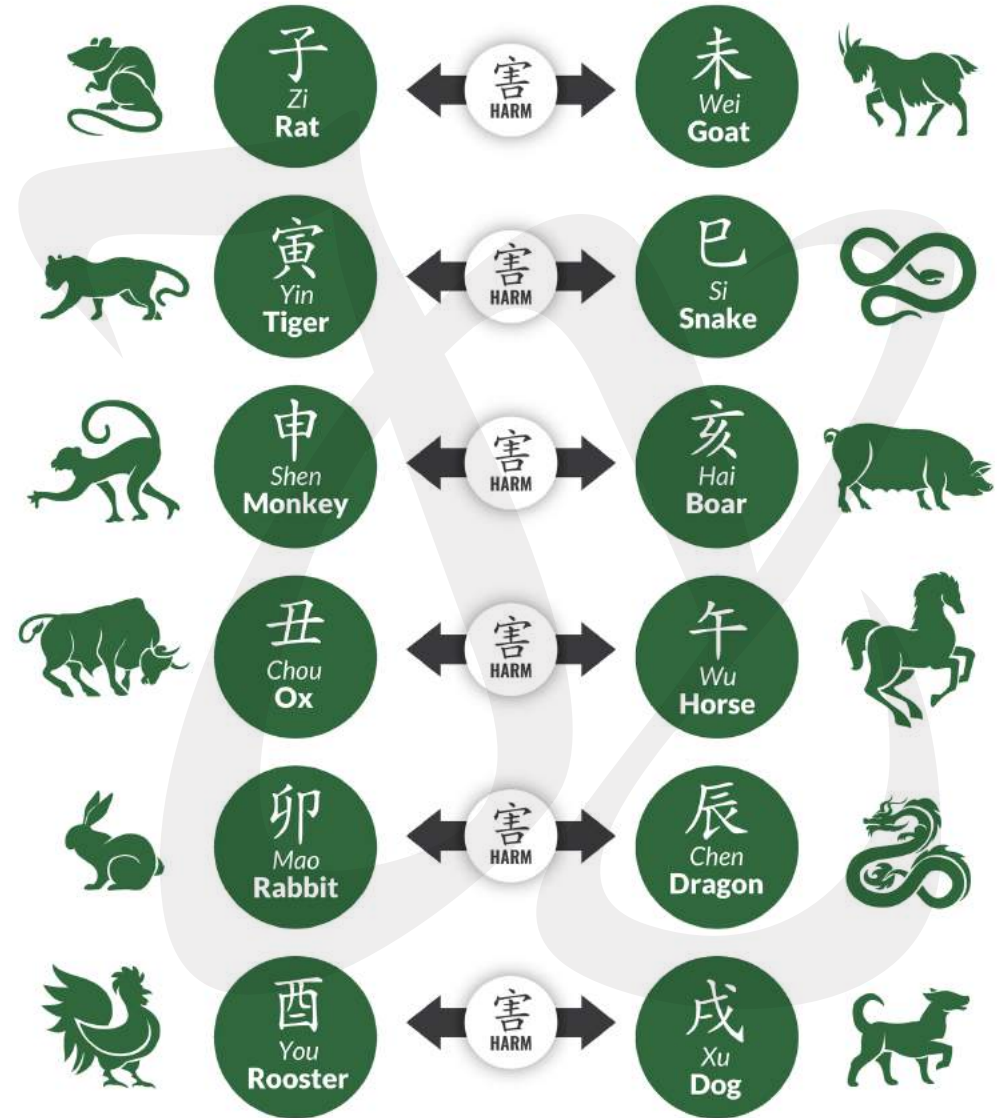

PART 4

OPPORTUNITIES THE 5 CATALYSTS

www.joeyyaponline.com/awakenyourdestiny

地支六冲

EARTHLY BRANCHES 6 CLASHES

地支六害

EARTHLY BRANCHES 6 HARMS

無恩之刑

UNGRATEFUL PUNISHMENT

恃勢之刑

BULLYING PUNISHMENT

無禮之刑

UNCIVILIZED PUNISHMENT

自刑

SELF PUNISHMENT

地支相破

EARTHLY BRANCHES DESTRUCTION

地支六合

EARTHLY BRANCHES 6 COMBINATION

地支三合

EARTHLY BRANCHES 3 COMBINATIONS

地支四季組合

Earthly Branches Directional Combinational

SPRING 春		
寅 Yin Tiger 虎	卯 Mao Rabbit 兔	辰 Chen Dragon 龍
Yang Wood 陽木	Yin Wood 陰木	Yang Earth 陽土
Feb 4	Mar 6	Apr 5

Western Metal 西方金

WINTER 冬		
亥 Hai Pig 豬	子 Zi Rat 鼠	丑 Chou Ox 牛
Yin Water 陰水	Yang Water 陽水	Yin Earth 陰土
Nov 7	Dec 7	Jan 6

Northern Water 北方水