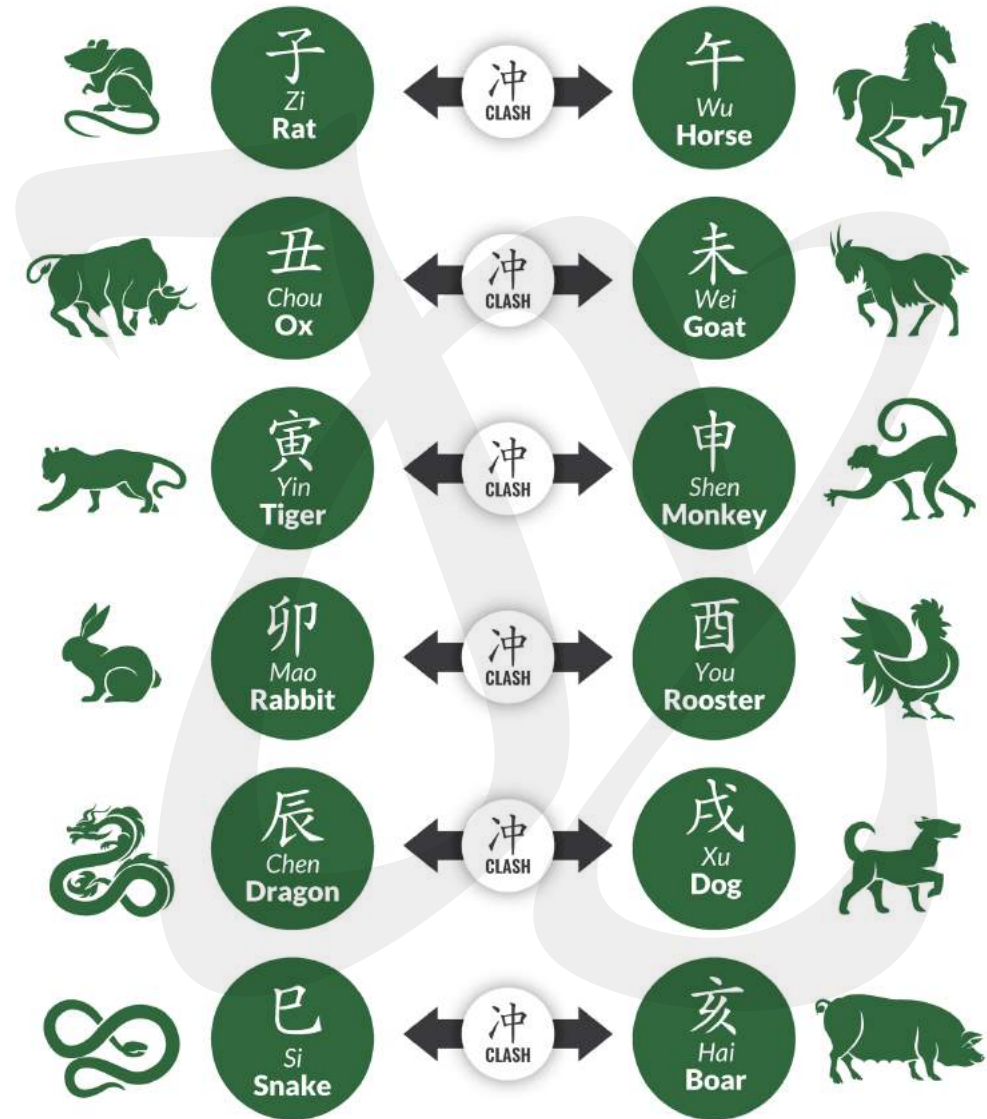

PART 4

OPPORTUNITIES THE 5 CATALYSTS

www.joeyyaponline.com/awakenyourdestiny

地支六冲

EARTHLY BRANCHES 6 CLASHES

地支六害

EARTHLY BRANCHES 6 HARMS

無恩之刑

UNGRATEFUL PUNISHMENT

恃勢之刑

BULLYING PUNISHMENT

無禮之刑

UNCIVILIZED PUNISHMENT

自刑

SELF PUNISHMENT

地支相破

EARTHLY BRANCHES DESTRUCTION

地支六合

EARTHLY BRANCHES 6 COMBINATION

地支三合

EARTHLY BRANCHES 3 COMBINATIONS

地支四季組合

Earthly Branches Directional Combinational

SPRING 春		
寅 Yin Tiger 虎	卯 Mao Rabbit 兔	辰 Chen Dragon 龍
Yang Wood 陽木	Yin Wood 陰木	Yang Earth 陽土
Feb 4	Mar 6	Apr 5

Western Metal 西方金

WINTER 冬		
亥 Hai Pig 豬	子 Zi Rat 鼠	丑 Chou Ox 牛
Yin Water 陰水	Yang Water 陽水	Yin Earth 陰土
Nov 7	Dec 7	Jan 6

Northern Water 北方水