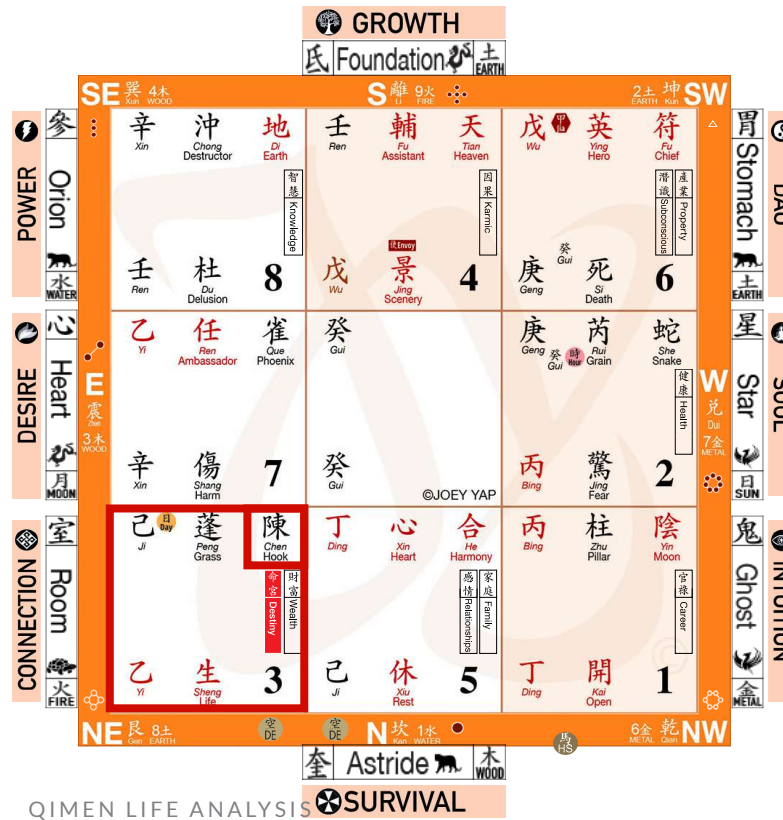

GUARDIAN OF DESTINY HOOK

Guardian of Destiny 陳 HOOK