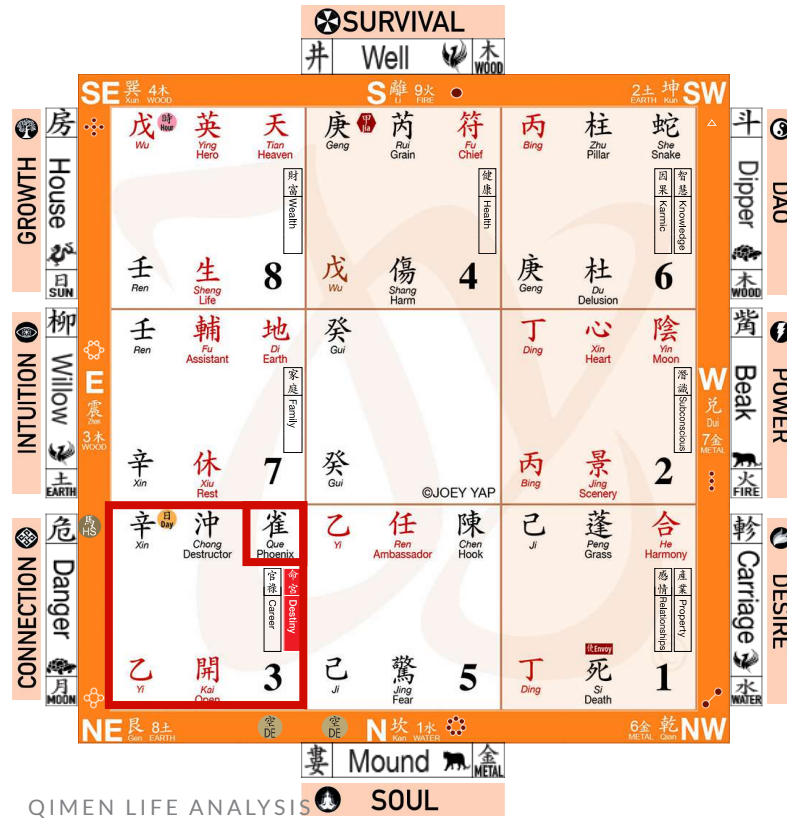

GUARDIAN OF DESTINY RED PHOENIX

Guardian of
Destiny

雀 PHOENIX