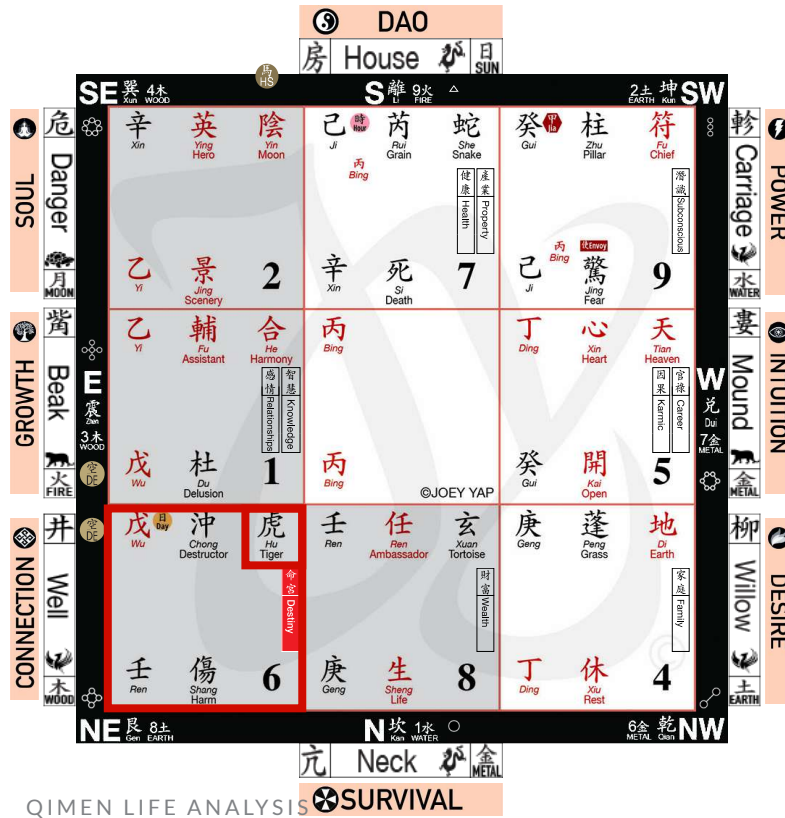

GUARDIAN OF DESTINY WHITE TIGER

QIMEN LIFE ANALYSIS SURVIVAL