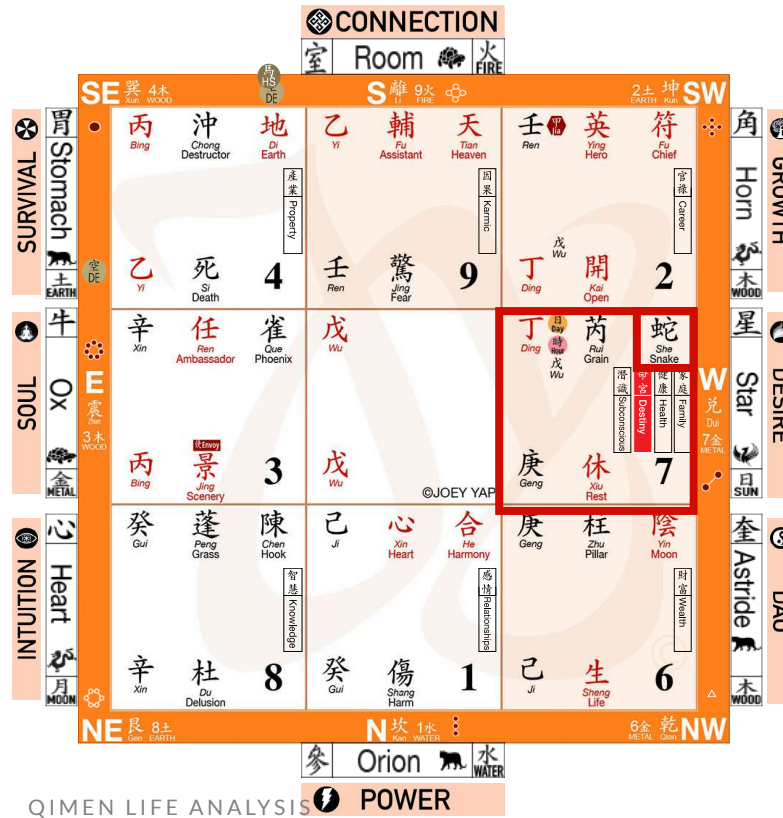

# GUARDIAN OF DESTINY WHITE TIGER

QIMEN LIFE ANALYSIS SURVIVAL

Guardian of 虎 TIGER  
 Destiny

# GUARDIAN OF DESTINY SNAKE

丁 Ding	日時 戊 Wu	芮 Rui Grain	蛇 She Snake
庚 Geng	休 Xiu Rest	7	
潛識 Subconscious	命宮 Destiny	健康 Health	家庭 Family

Guardian of 蛇 SNAKE  
Destiny