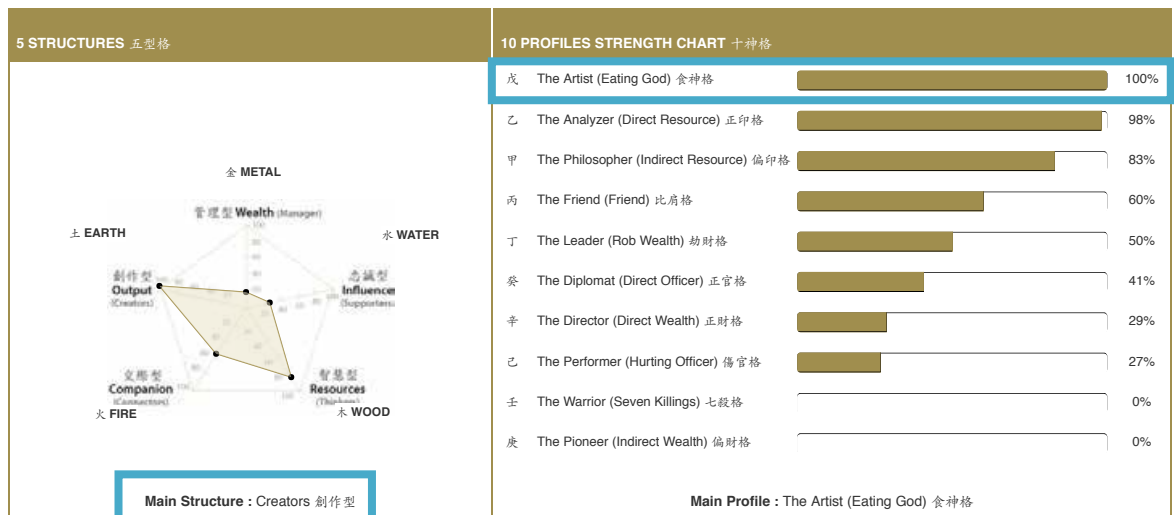

This person's Day Master is a **Bing Fire**, which is strongly associated with creativity and innovation.